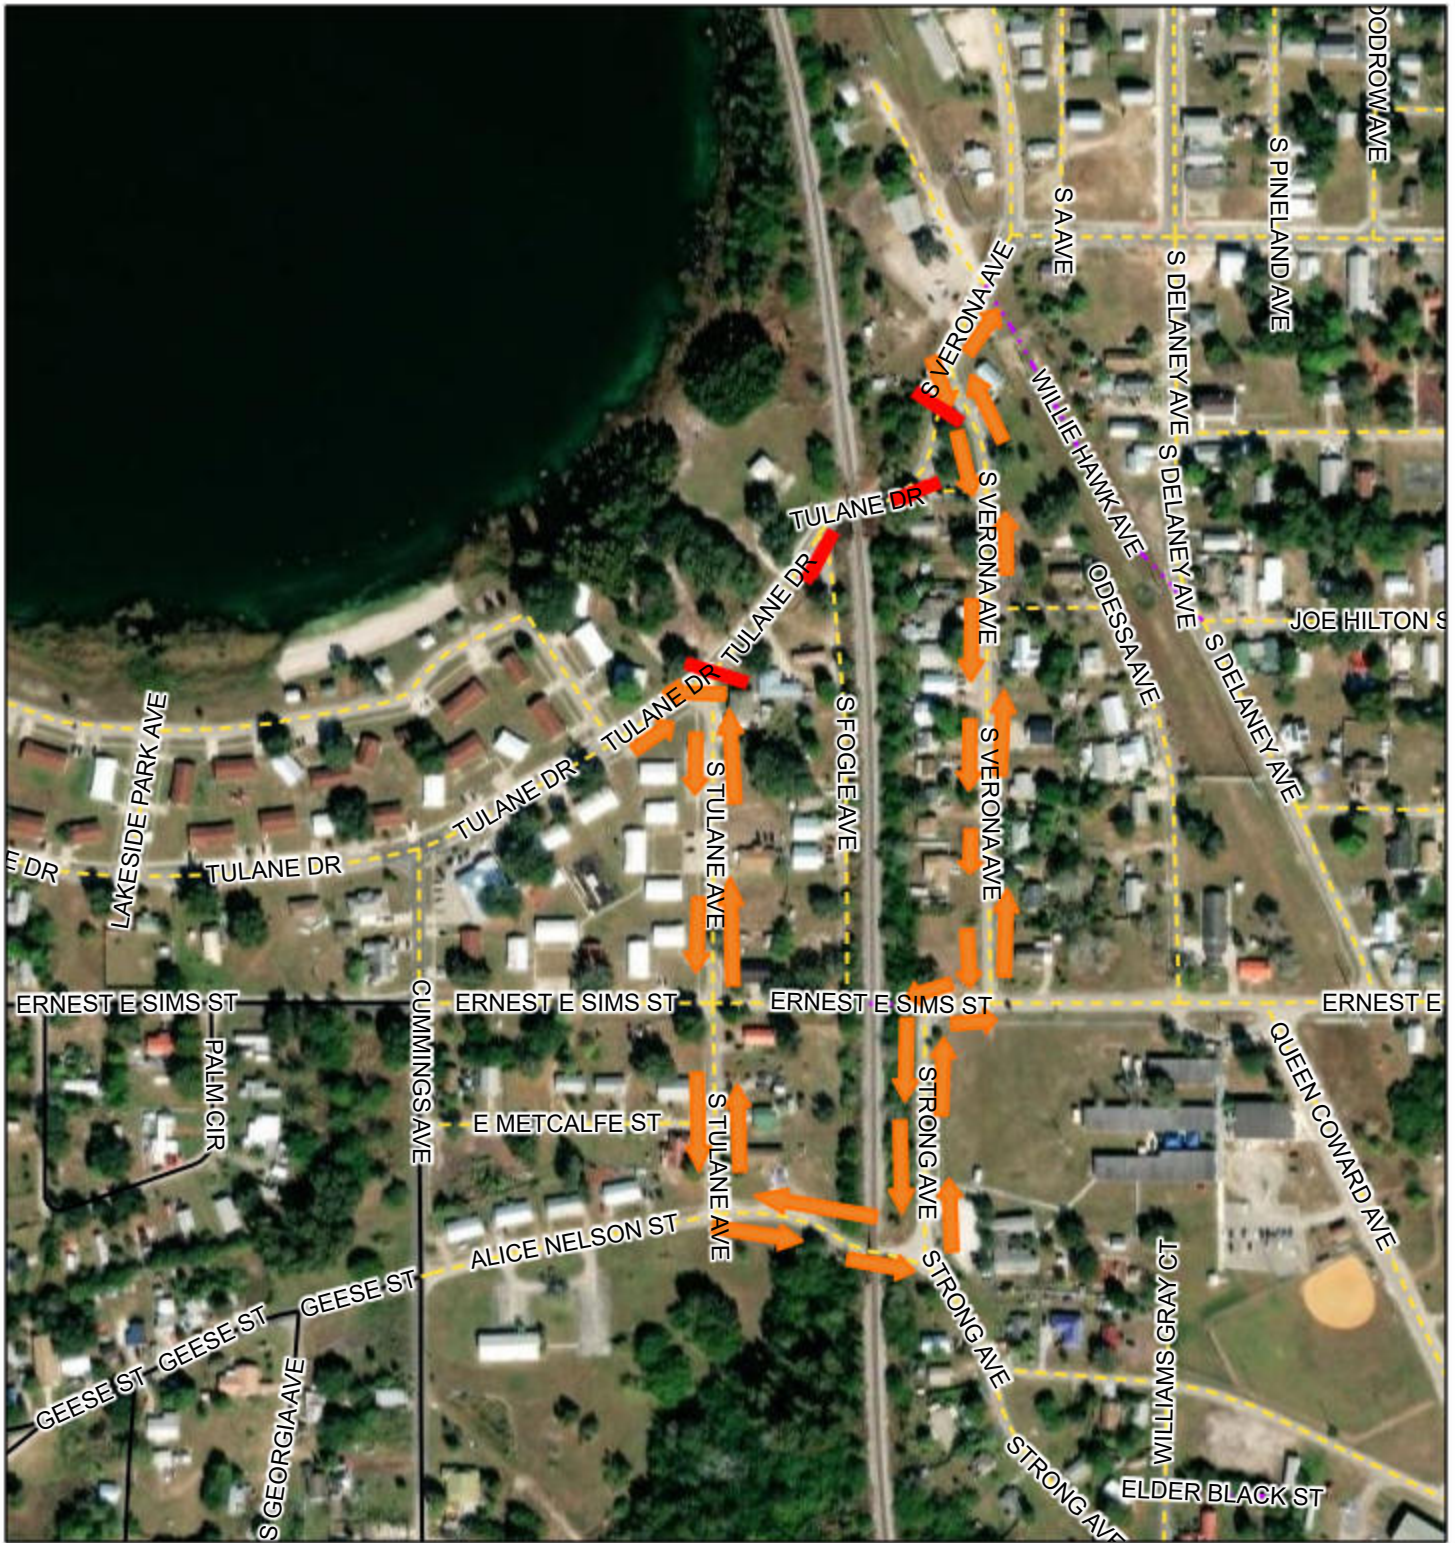

# Web AppBuilder for ArcGIS

9/22/2023, 2:50:35 PM

1:4,514

█ Override 1

█ Override 1

Road (Maintenance)

COUNTY PAVED ROAD

PUBLIC R/W NON-COUNTY PAVED

PUBLIC R/W NON-COUNTY UNPAVED

County Boundary

State of Florida, Maxar