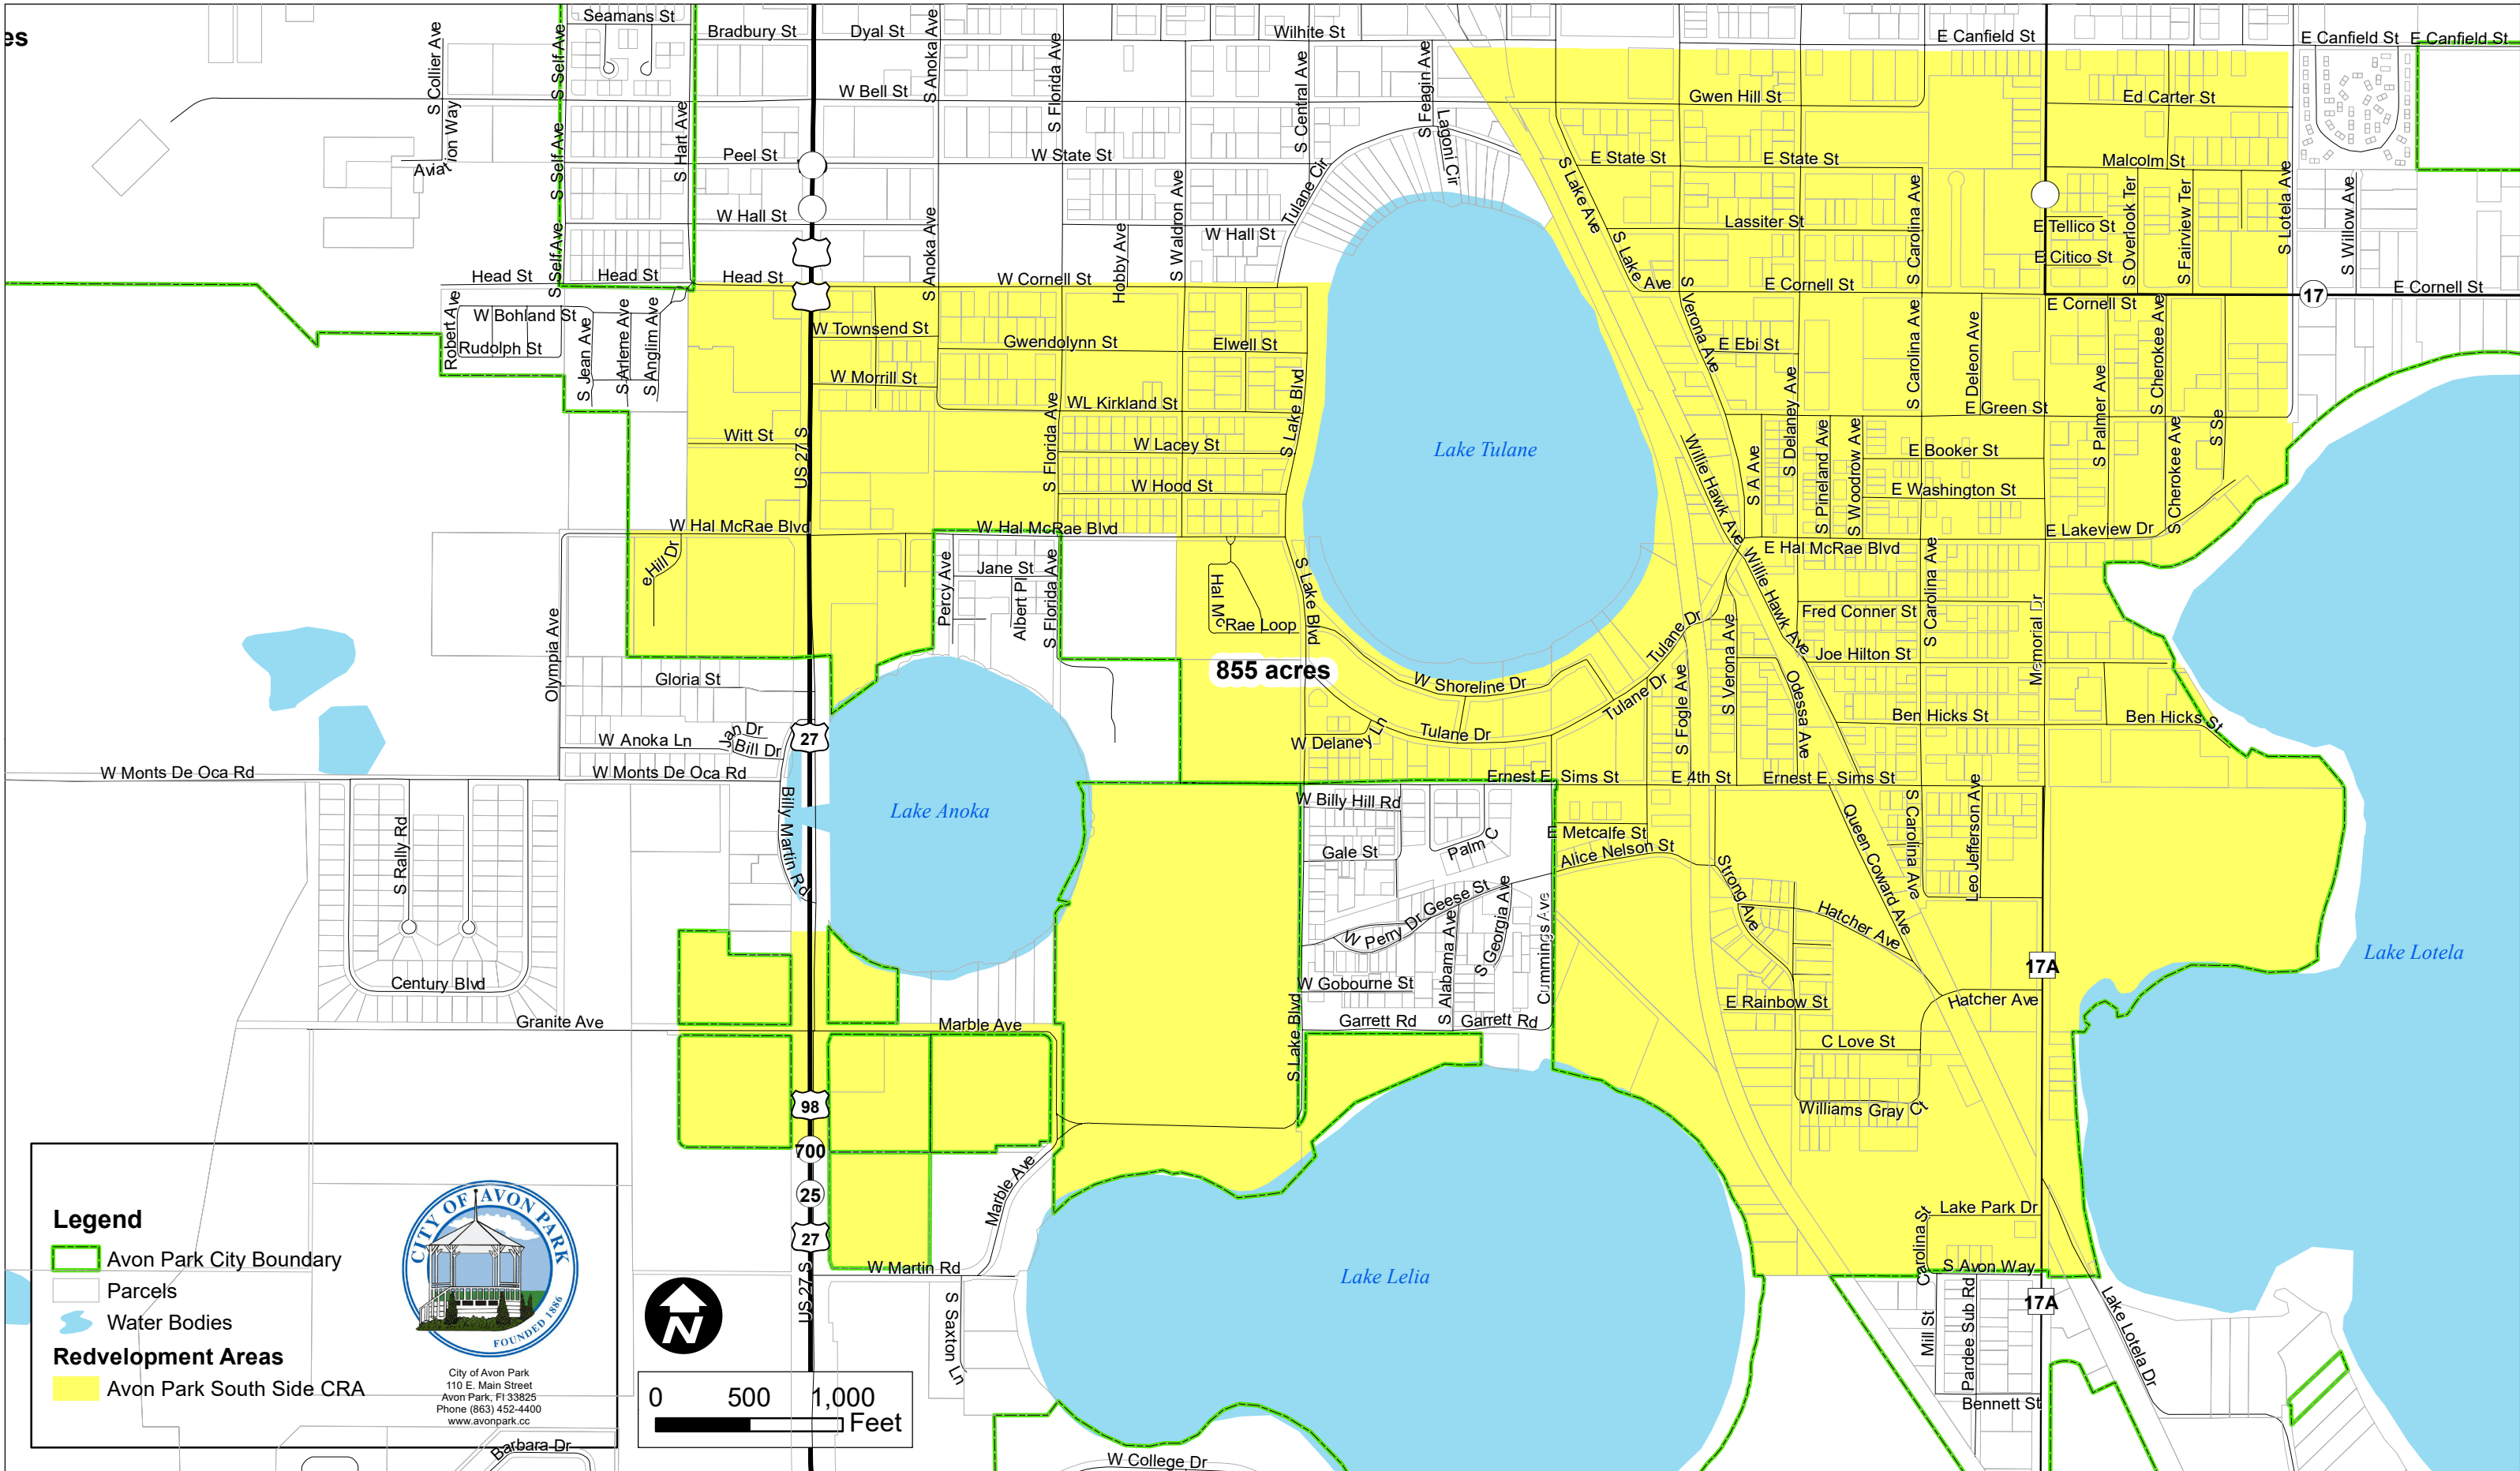

CITY OF AVON PARK - COMMUNITY REDEVELOPMENT AGENCY

SOUTHSIDE REDEVELOPMENT AREA BOUNDARY MAP

- Legend**
- Avon Park City Boundary
 - Parcels
 - Water Bodies
 - Redevelopment Areas**
 - Avon Park South Side CRA