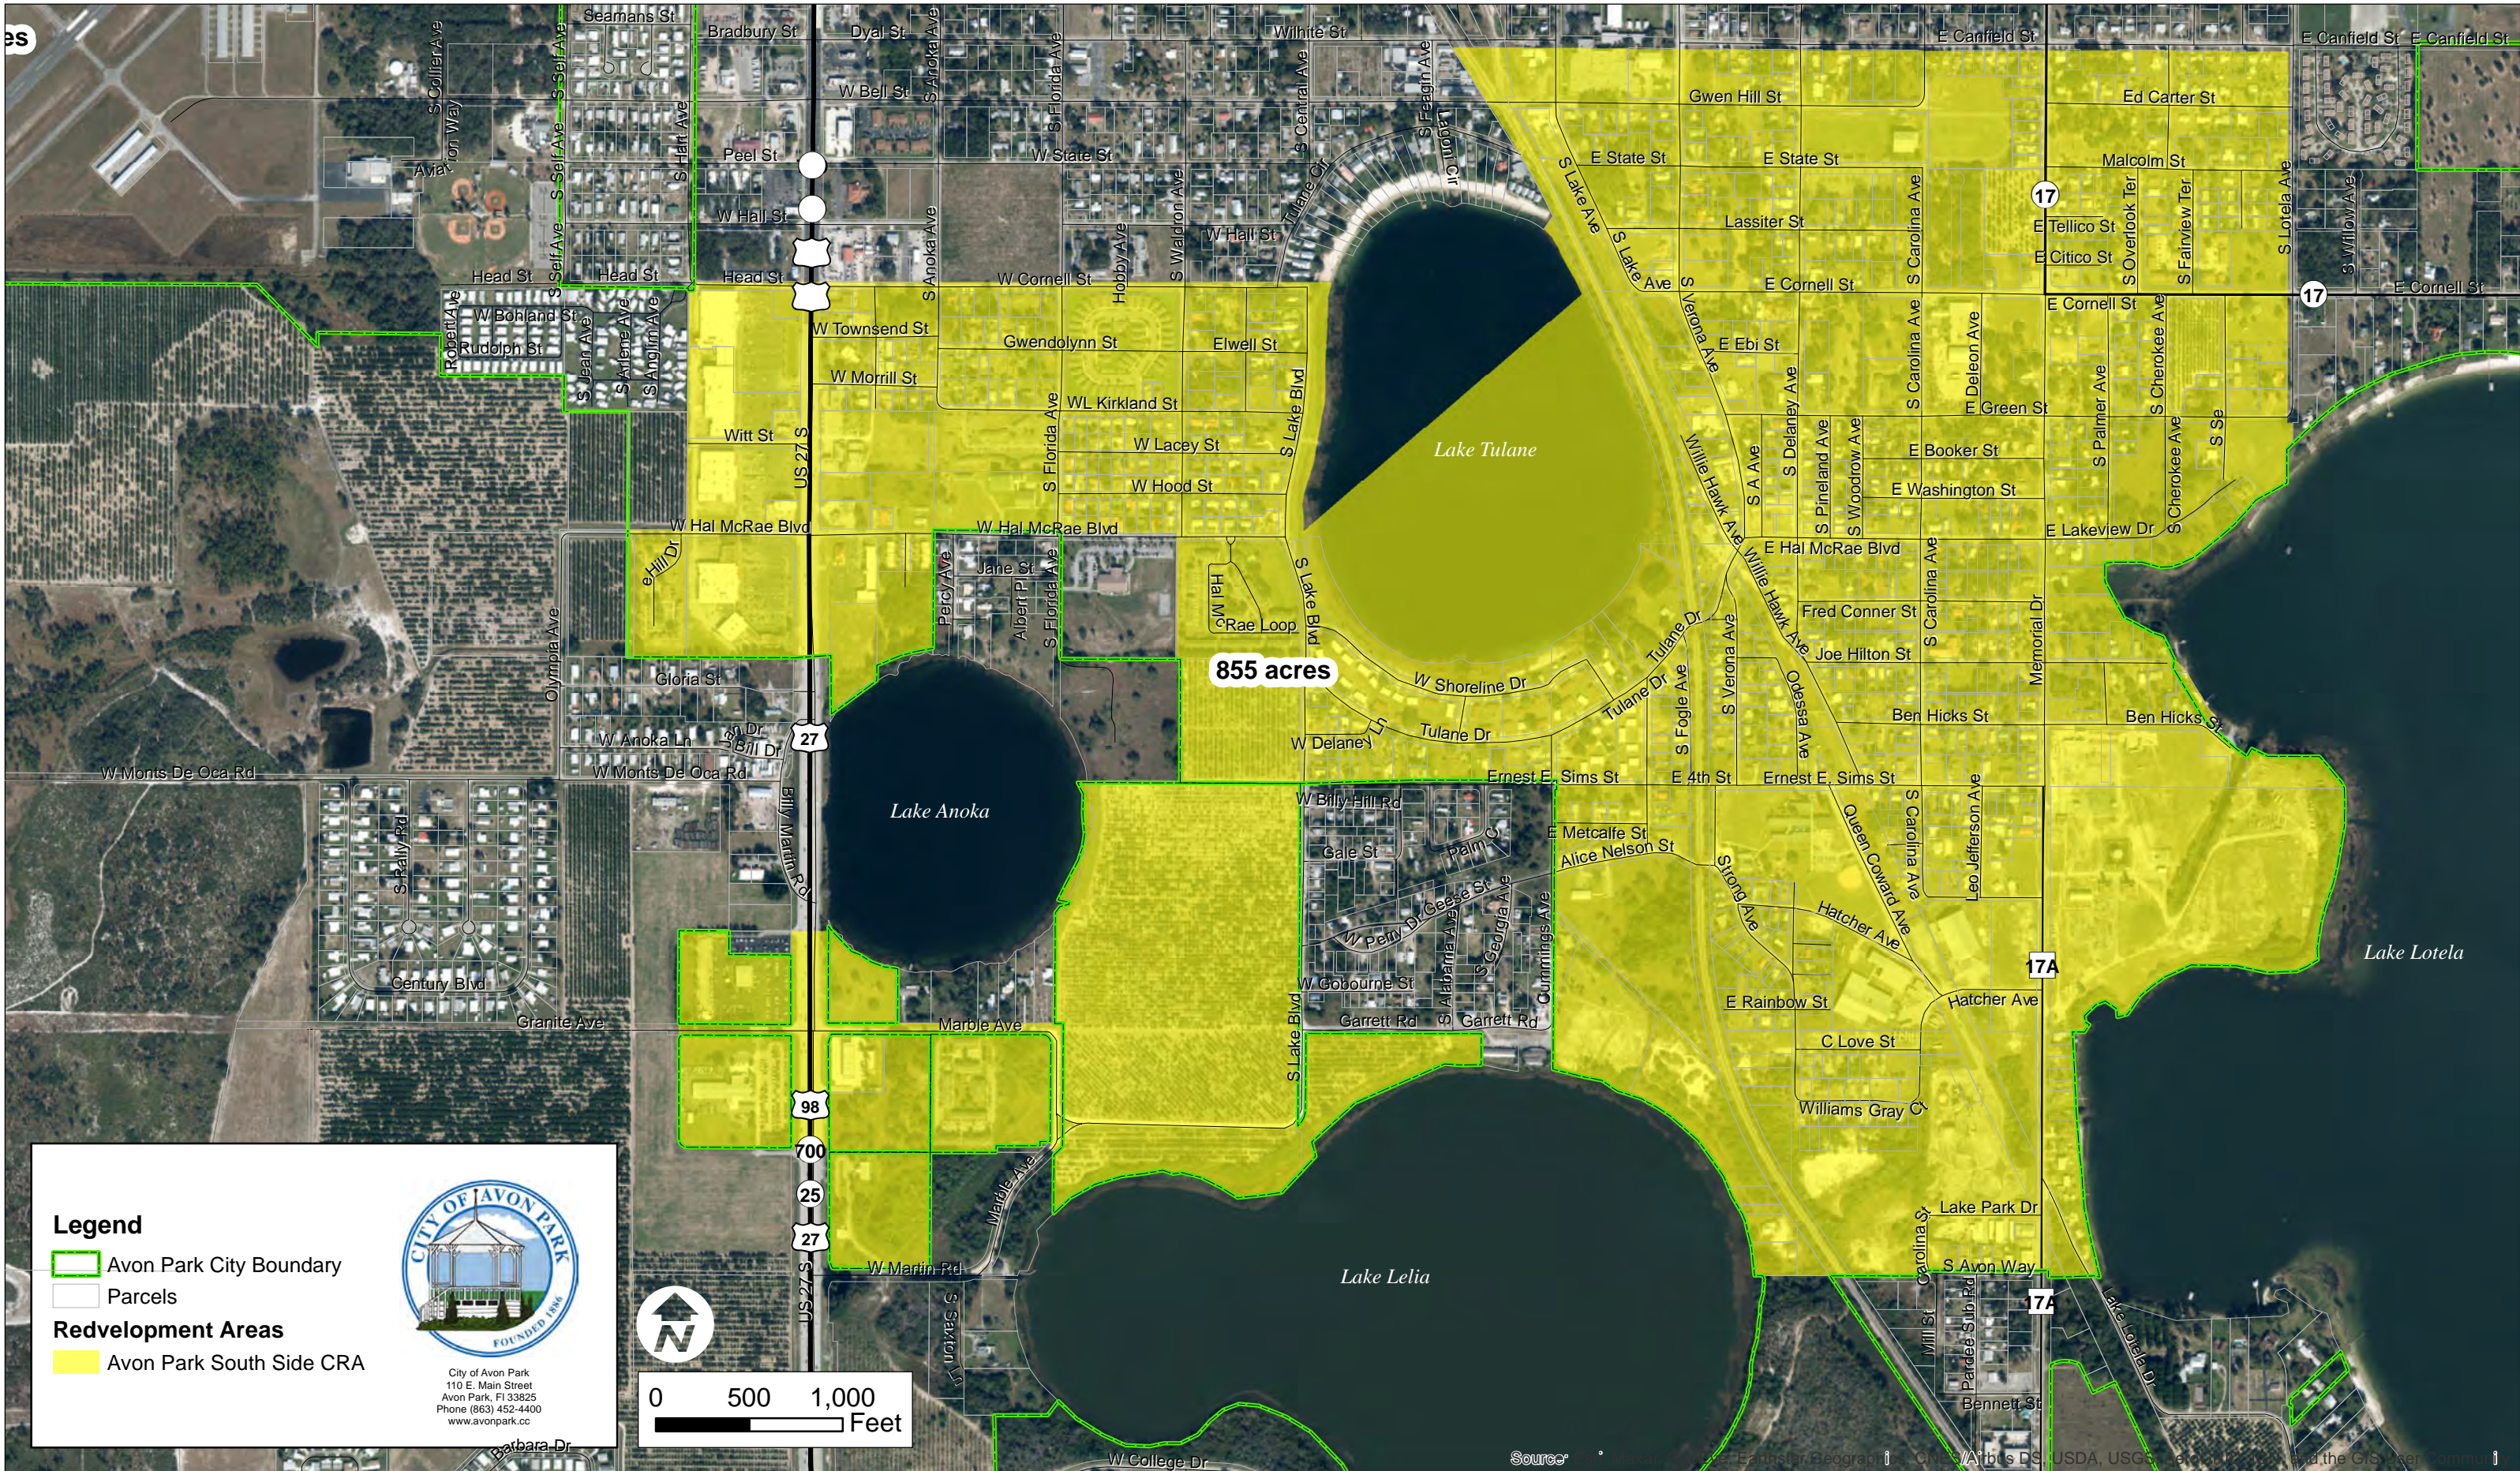

## SOUTHSIDE REDEVELOPMENT AREA BOUNDARY (AERIAL PHOTO OVERLAY) MAP

- Legend**
- Avon Park City Boundary
  - Parcels
  - Redevelopment Areas**
  - Avon Park South Side CRA

City of Avon Park  
 110 E. Main Street  
 Avon Park, FL 33825  
 Phone (863) 452-4400  
[www.avonpark.cc](http://www.avonpark.cc)

855 acres