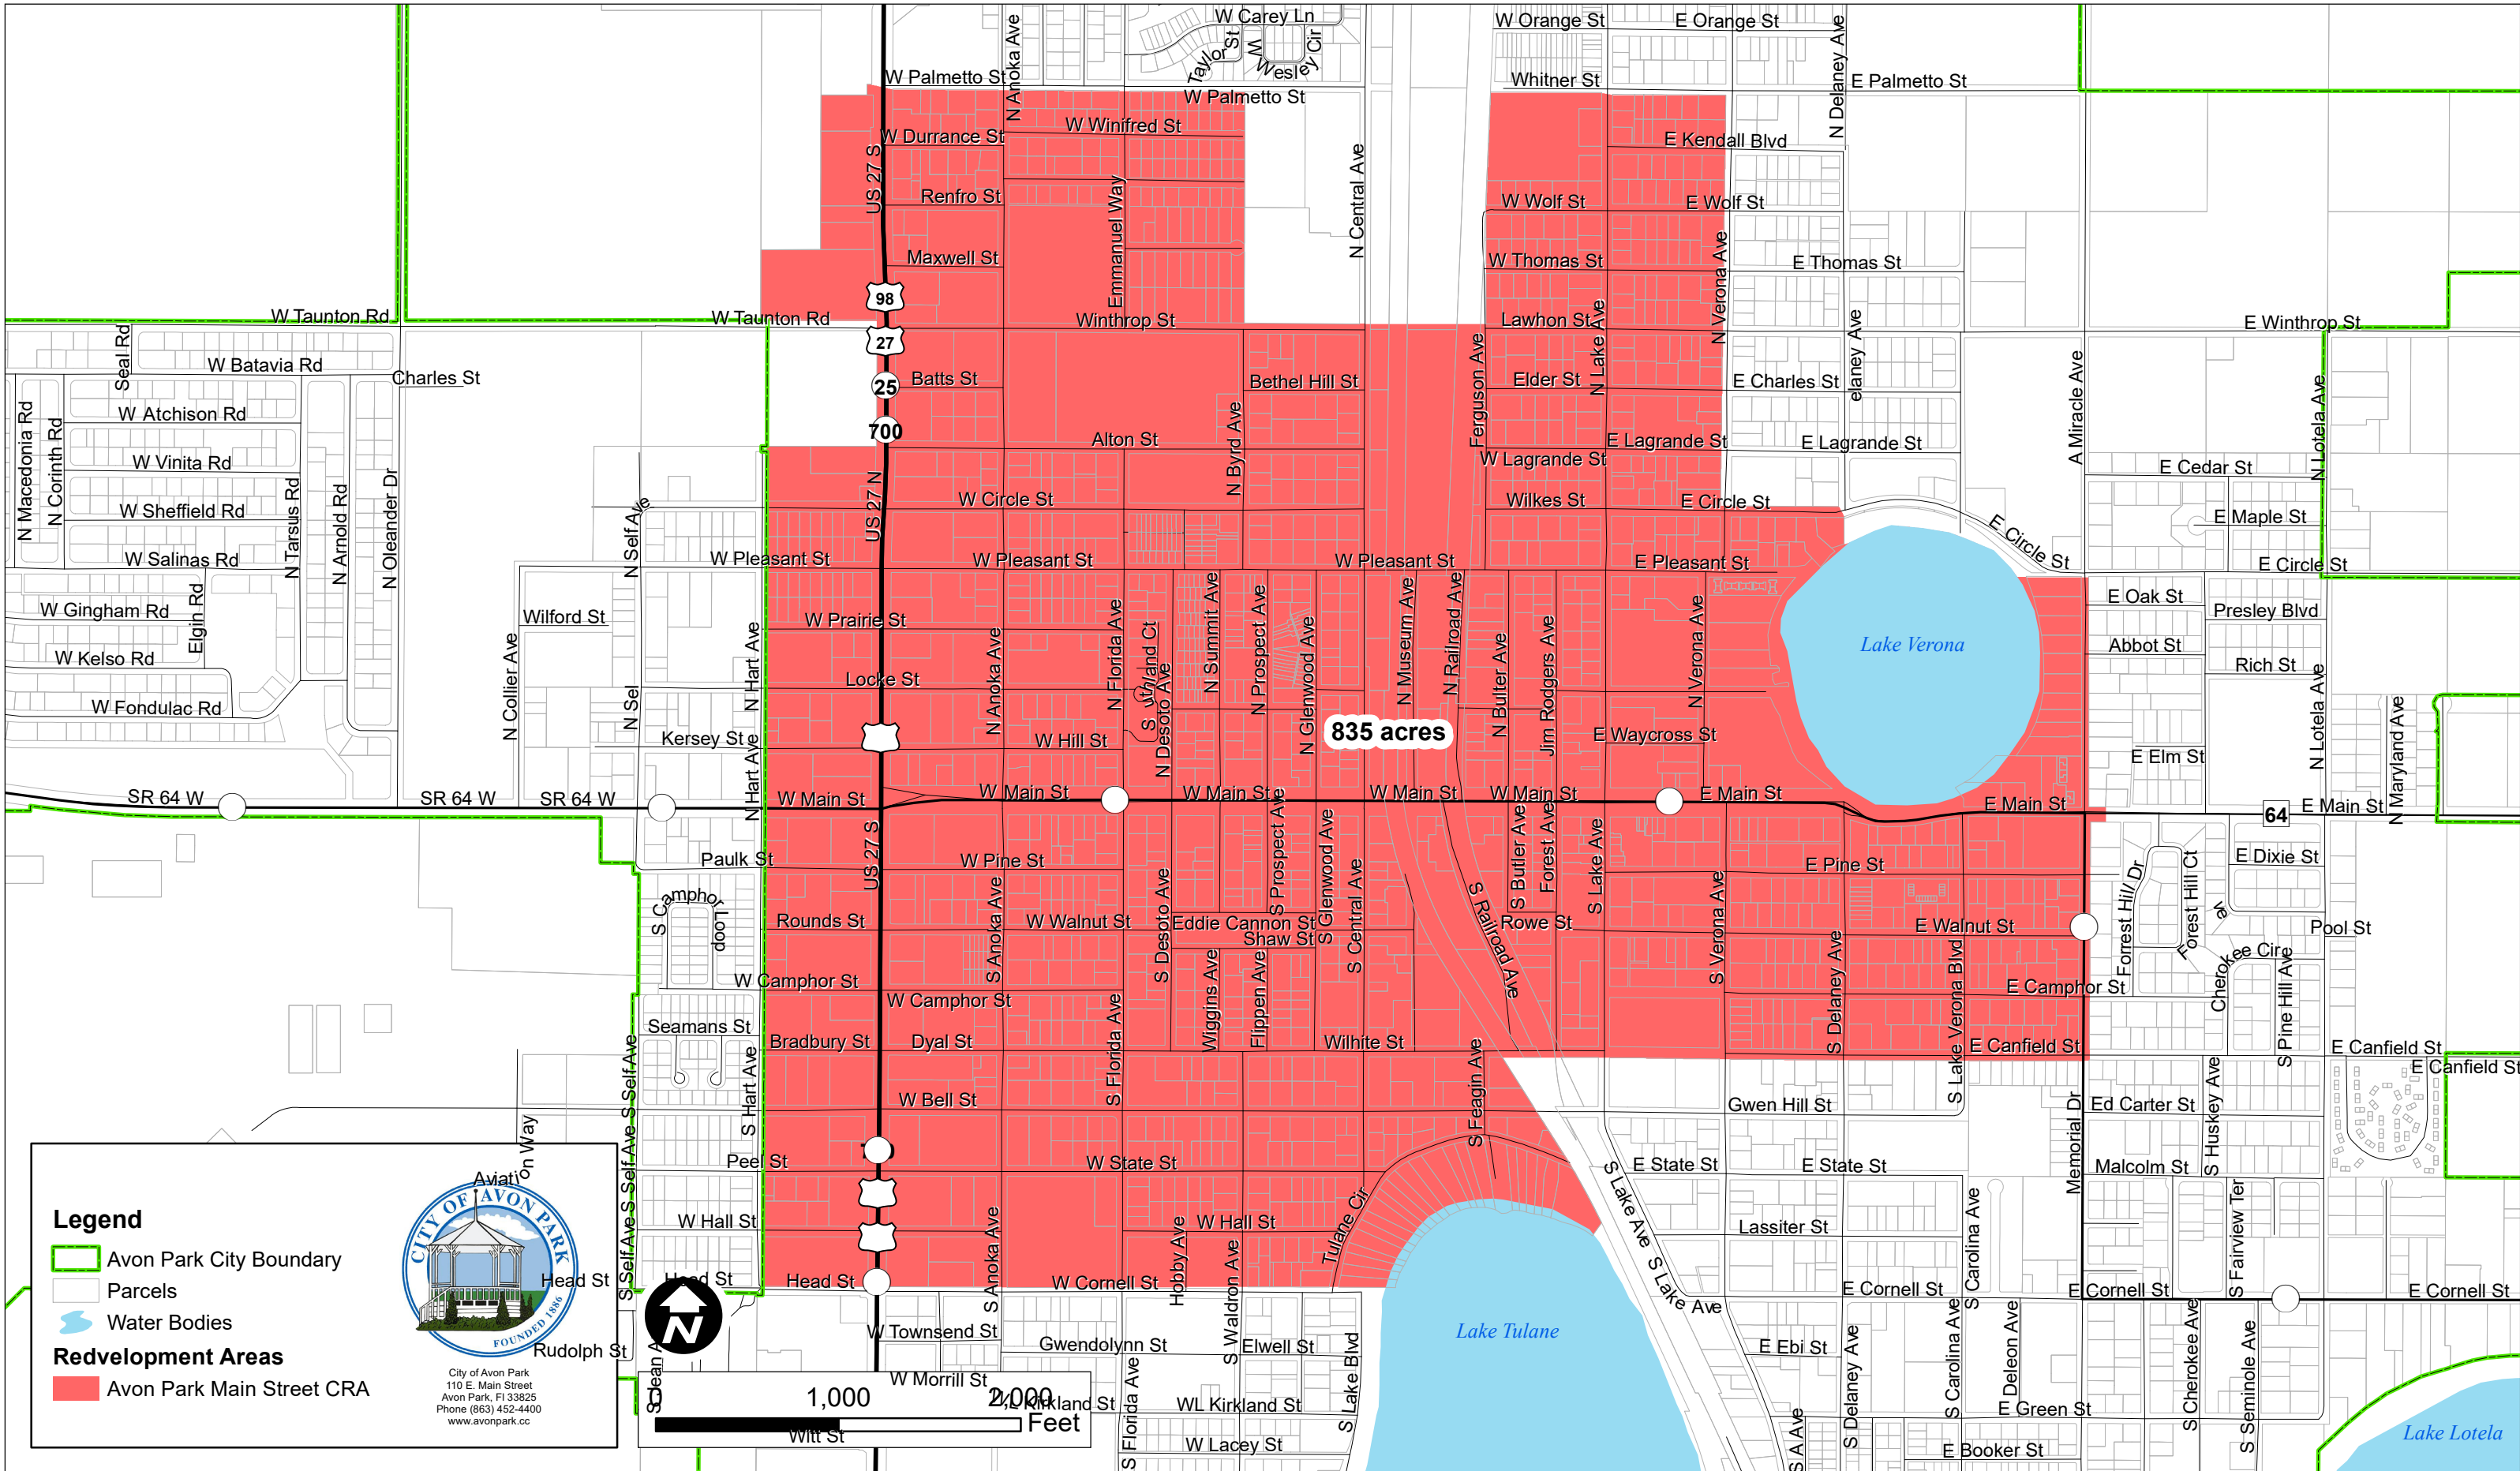

CITY OF AVON PARK - COMMUNITY REDEVELOPMENT AGENCY

MAIN STREET REDEVELOPMENT AREA BOUNDARY MAP

- Legend**
- Avon Park City Boundary
 - Parcels
 - Water Bodies
- Redevelopment Areas**
- Avon Park Main Street CRA