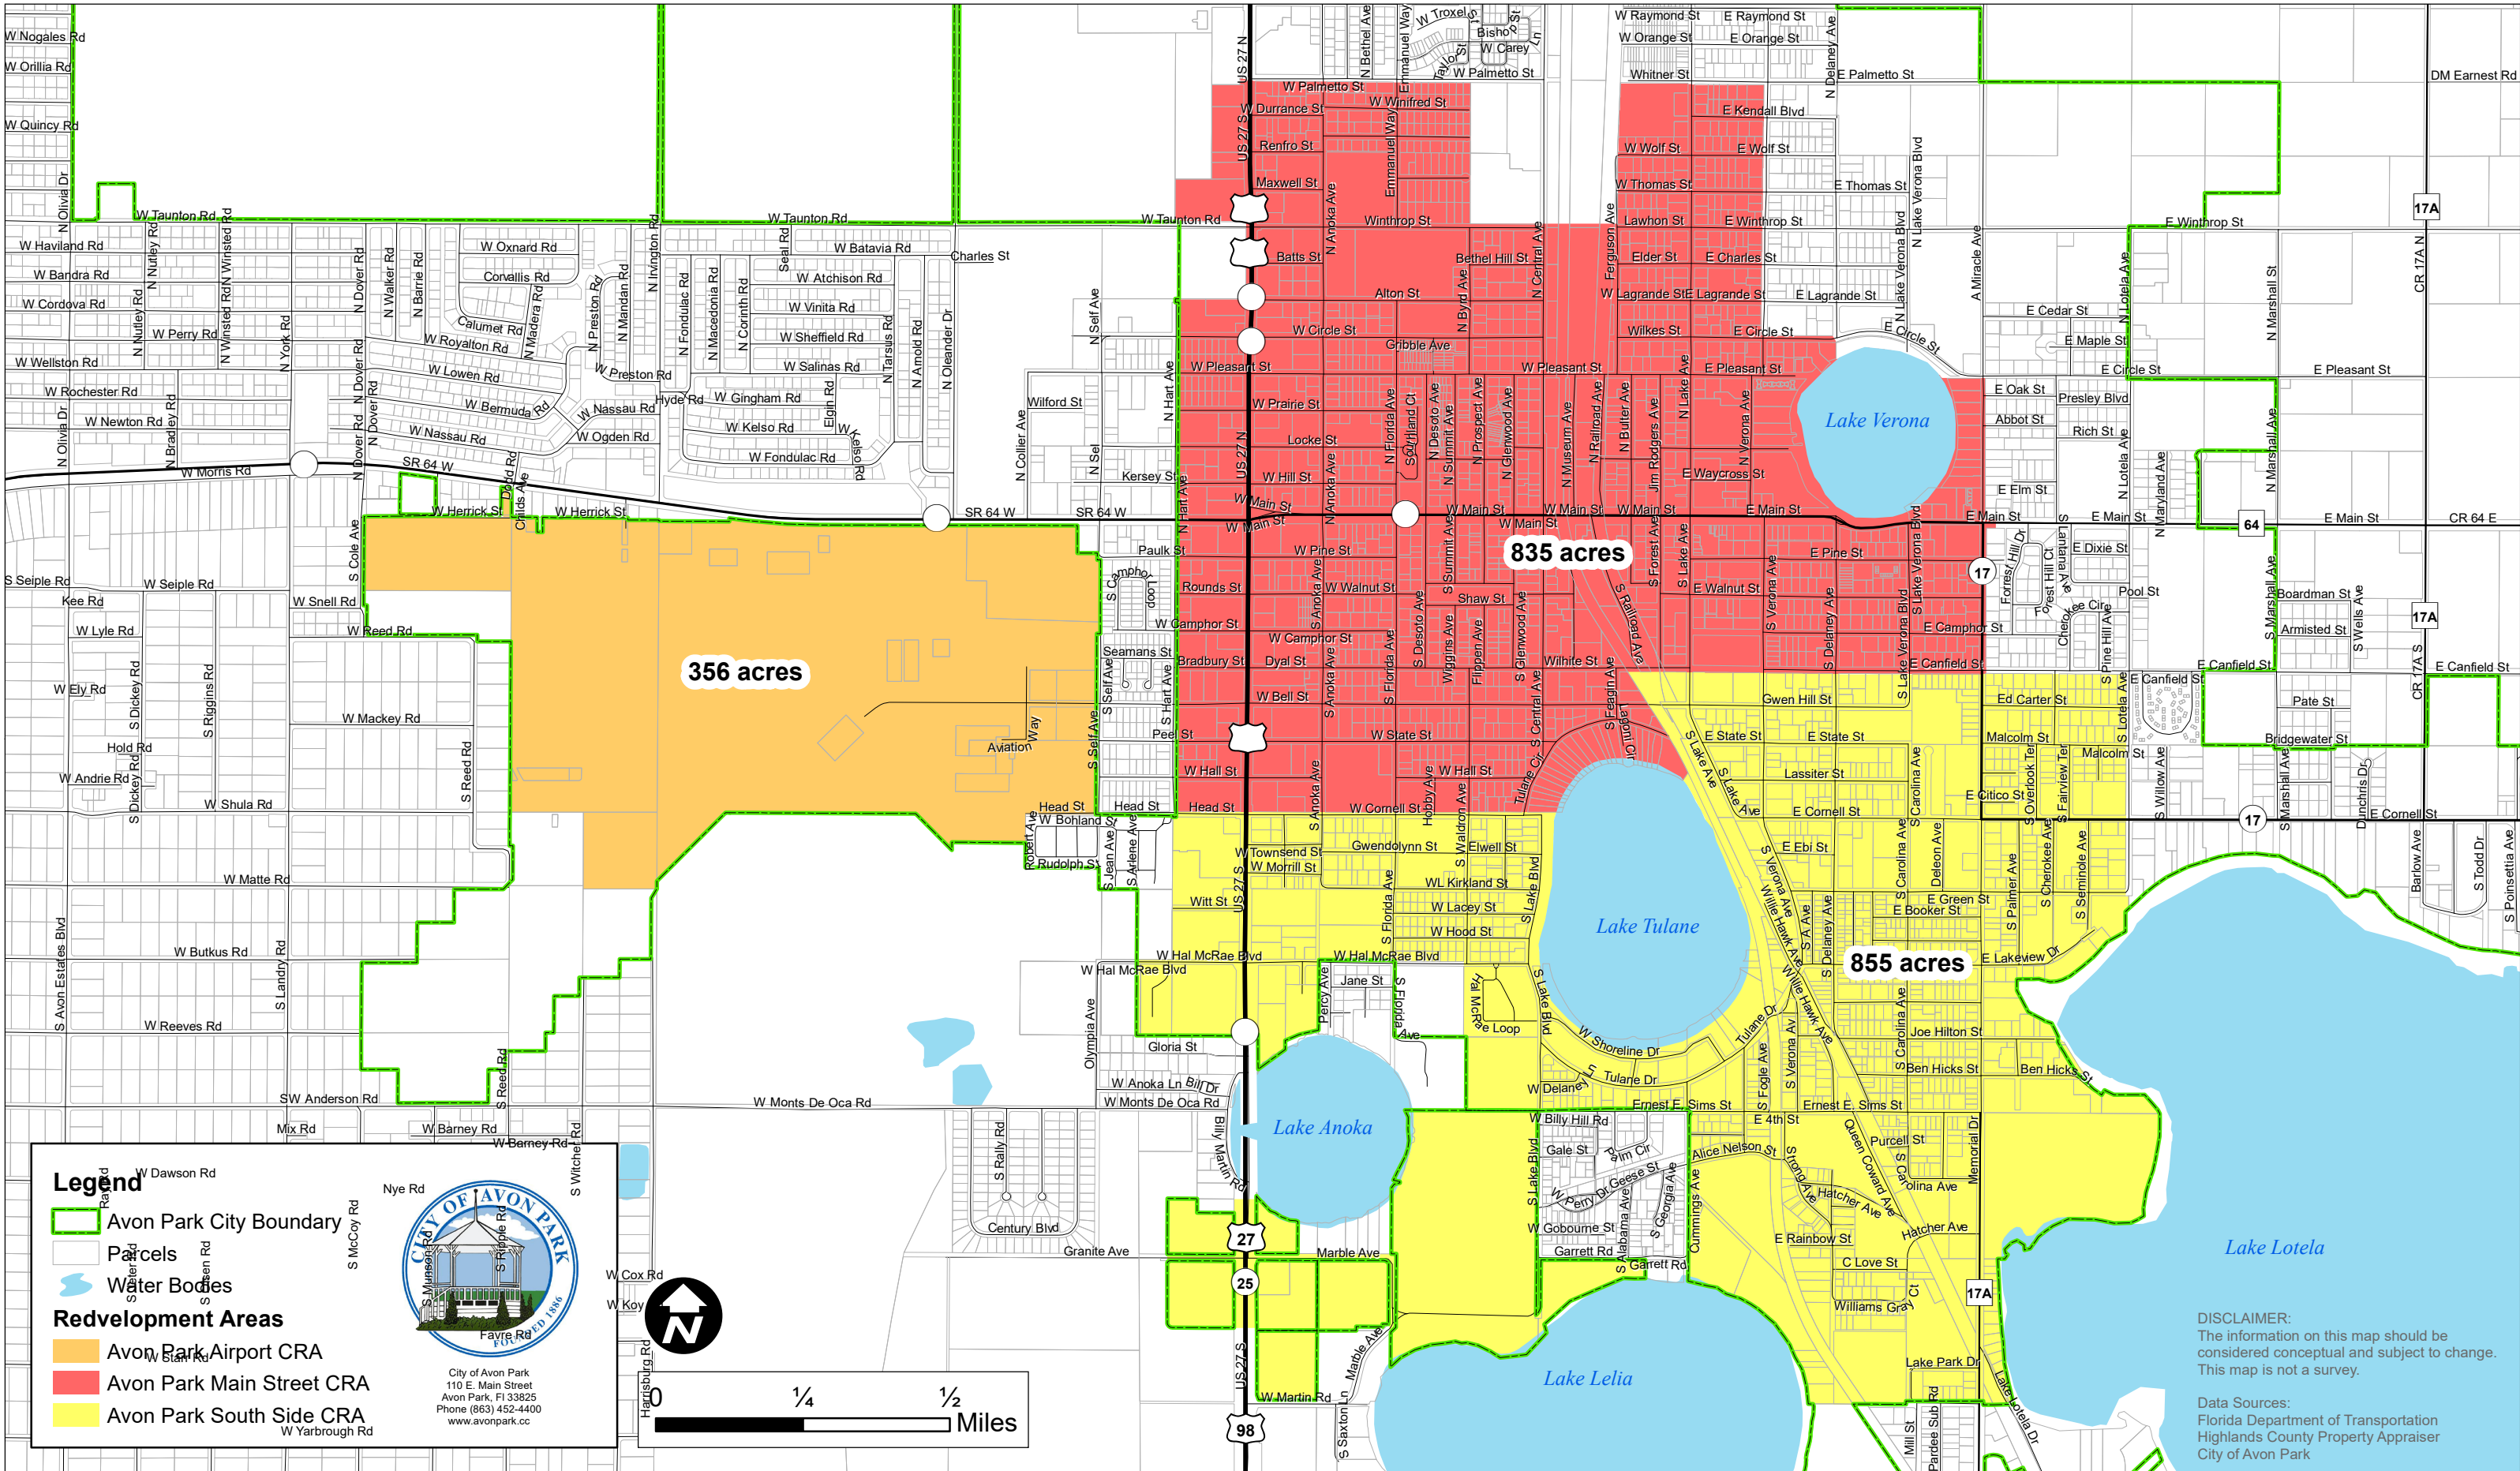

CITY OF AVON PARK - COMMUNITY REDEVELOPMENT AGENCY REDEVELOPMENT AREA BOUNDARIES MAP

- Legend**
- Avon Park City Boundary
 - Parcels
 - Water Bodies
- Redevelopment Areas**
- Avon Park Airport CRA
 - Avon Park Main Street CRA
 - Avon Park South Side CRA

Data Sources:
Florida Department of Transportation
Highlands County Property Appraiser
City of Avon Park