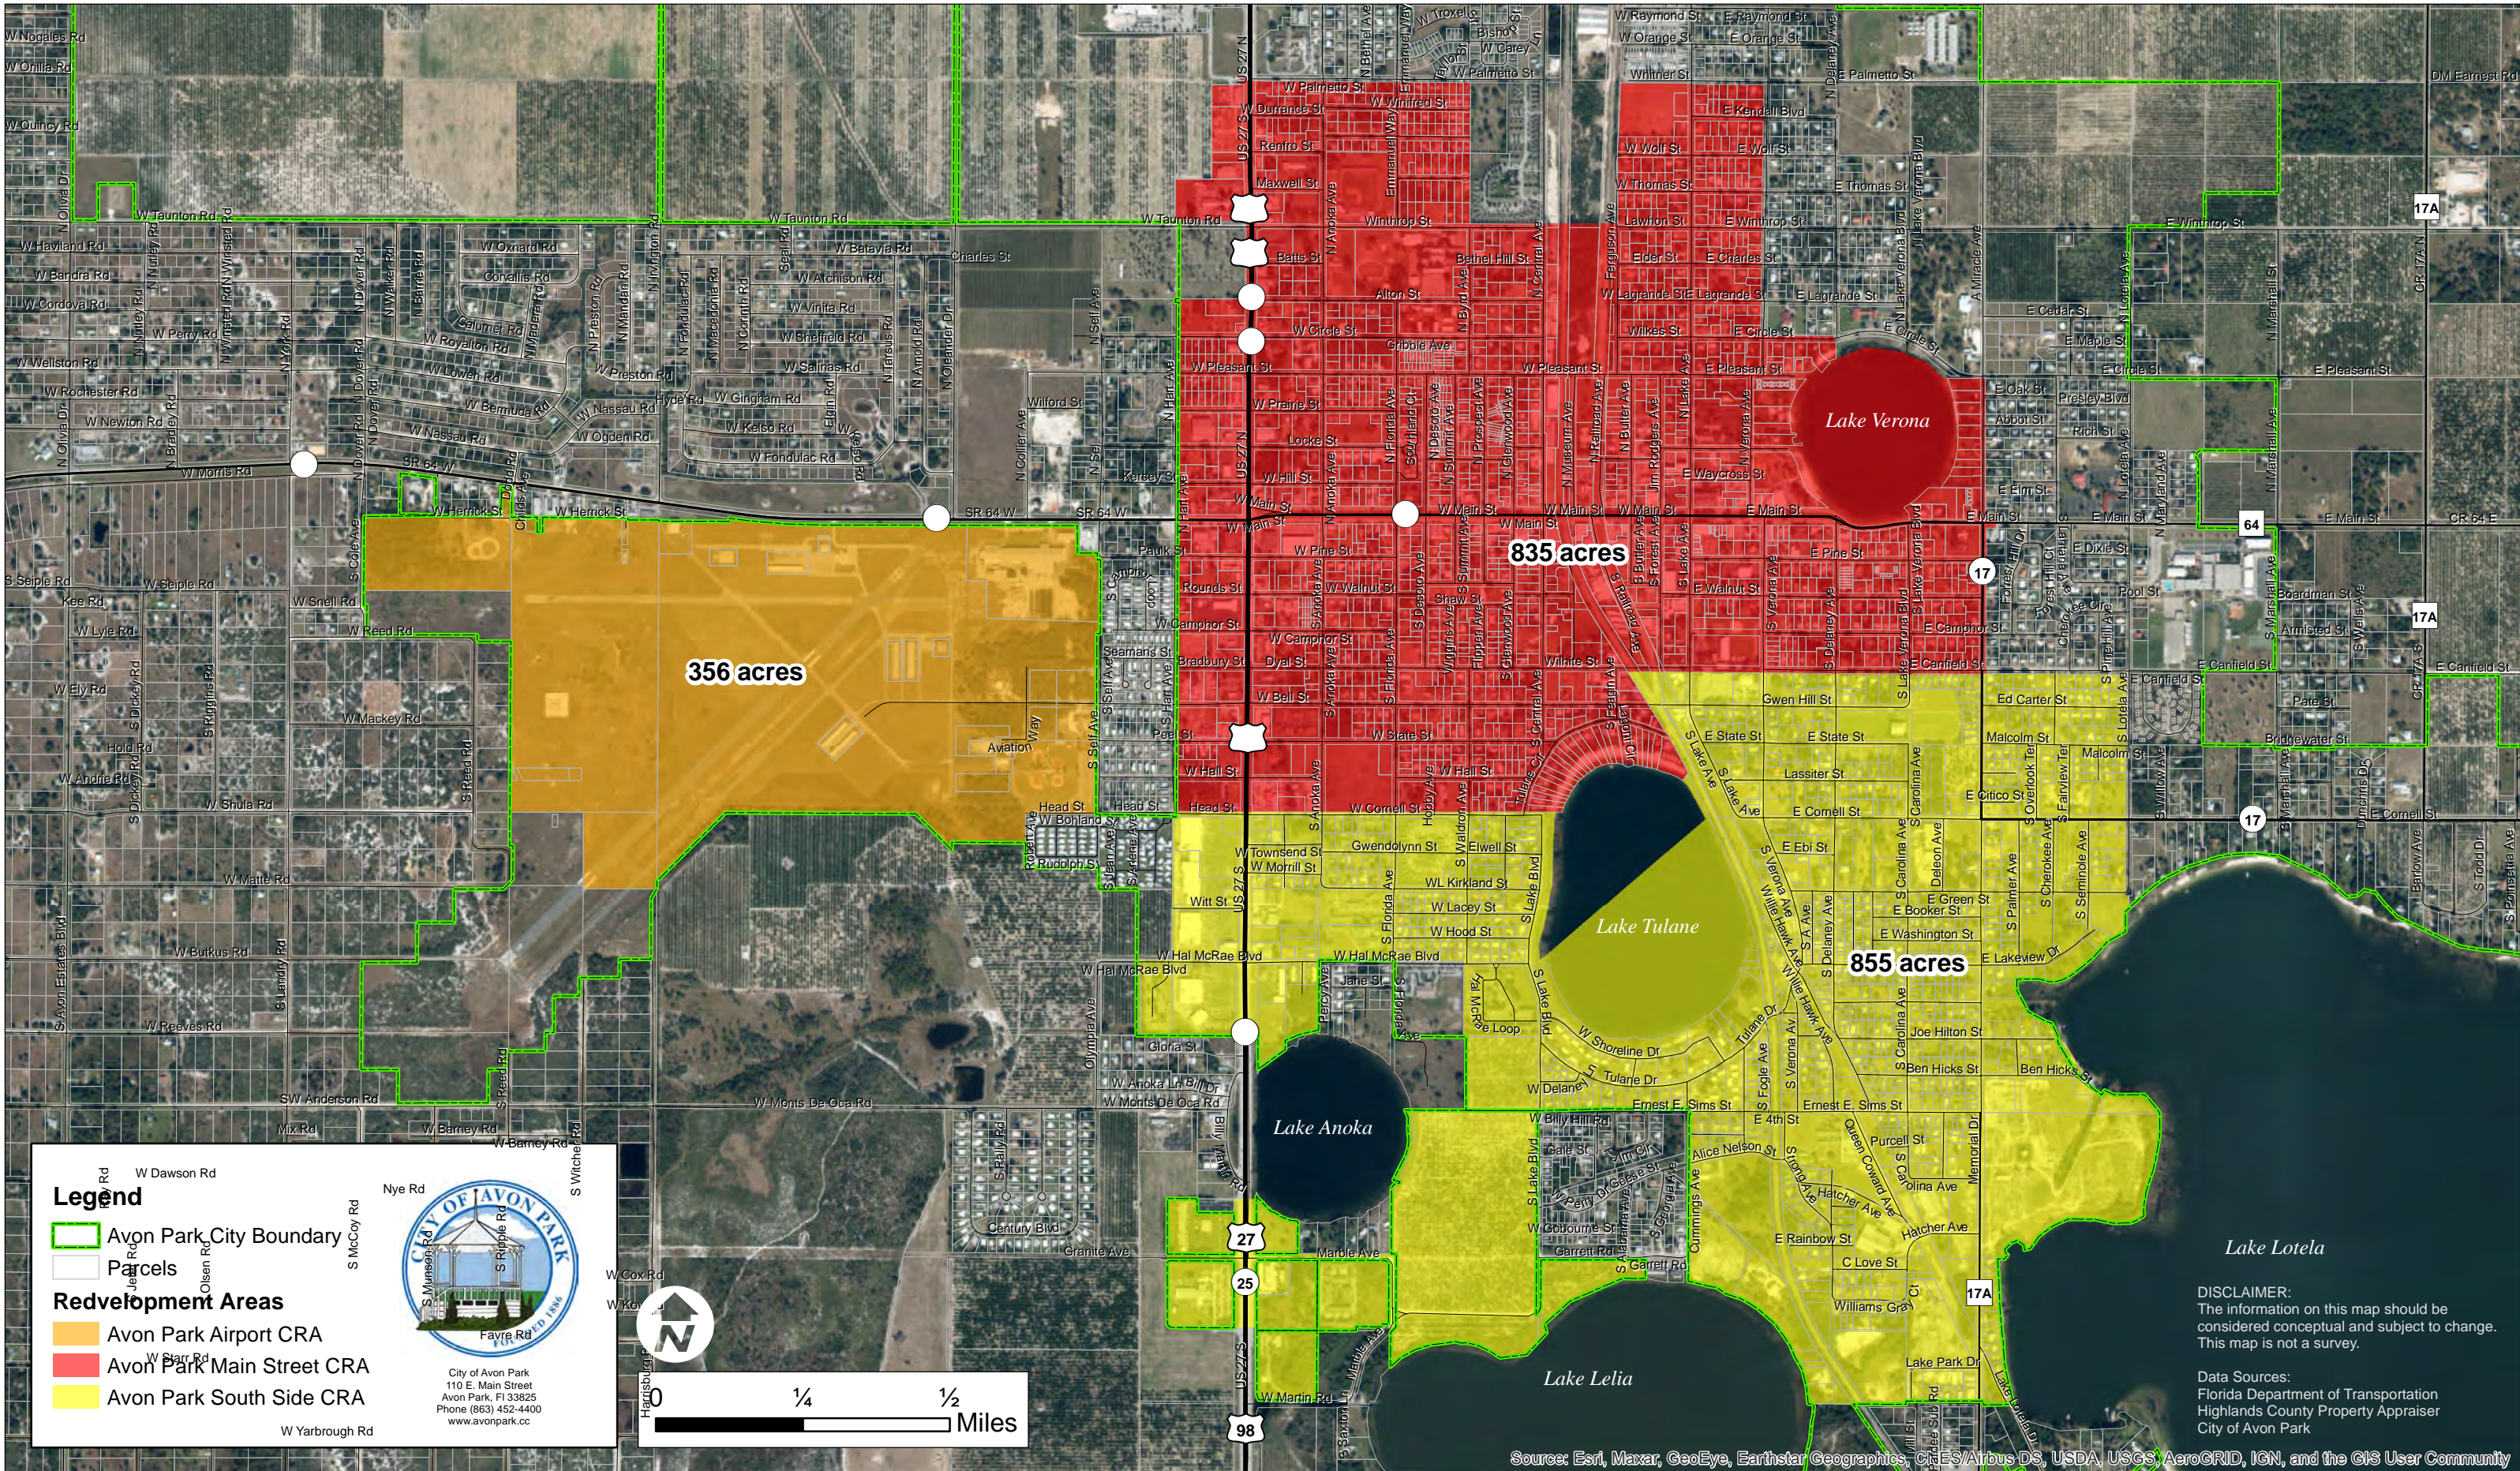

# CITY OF AVON PARK - COMMUNITY REDEVELOPMENT AGENCY REDEVELOPMENT AREA BOUNDARIES (AERIAL PHOTO OVERLAY) MAP

**Legend**

- Avon Park City Boundary
- Parcels

**Redevelopment Areas**

- Avon Park Airport CRA
- Avon Park Main Street CRA
- Avon Park South Side CRA

Data Sources:  
Florida Department of Transportation  
Highlands County Property Appraiser  
City of Avon Park