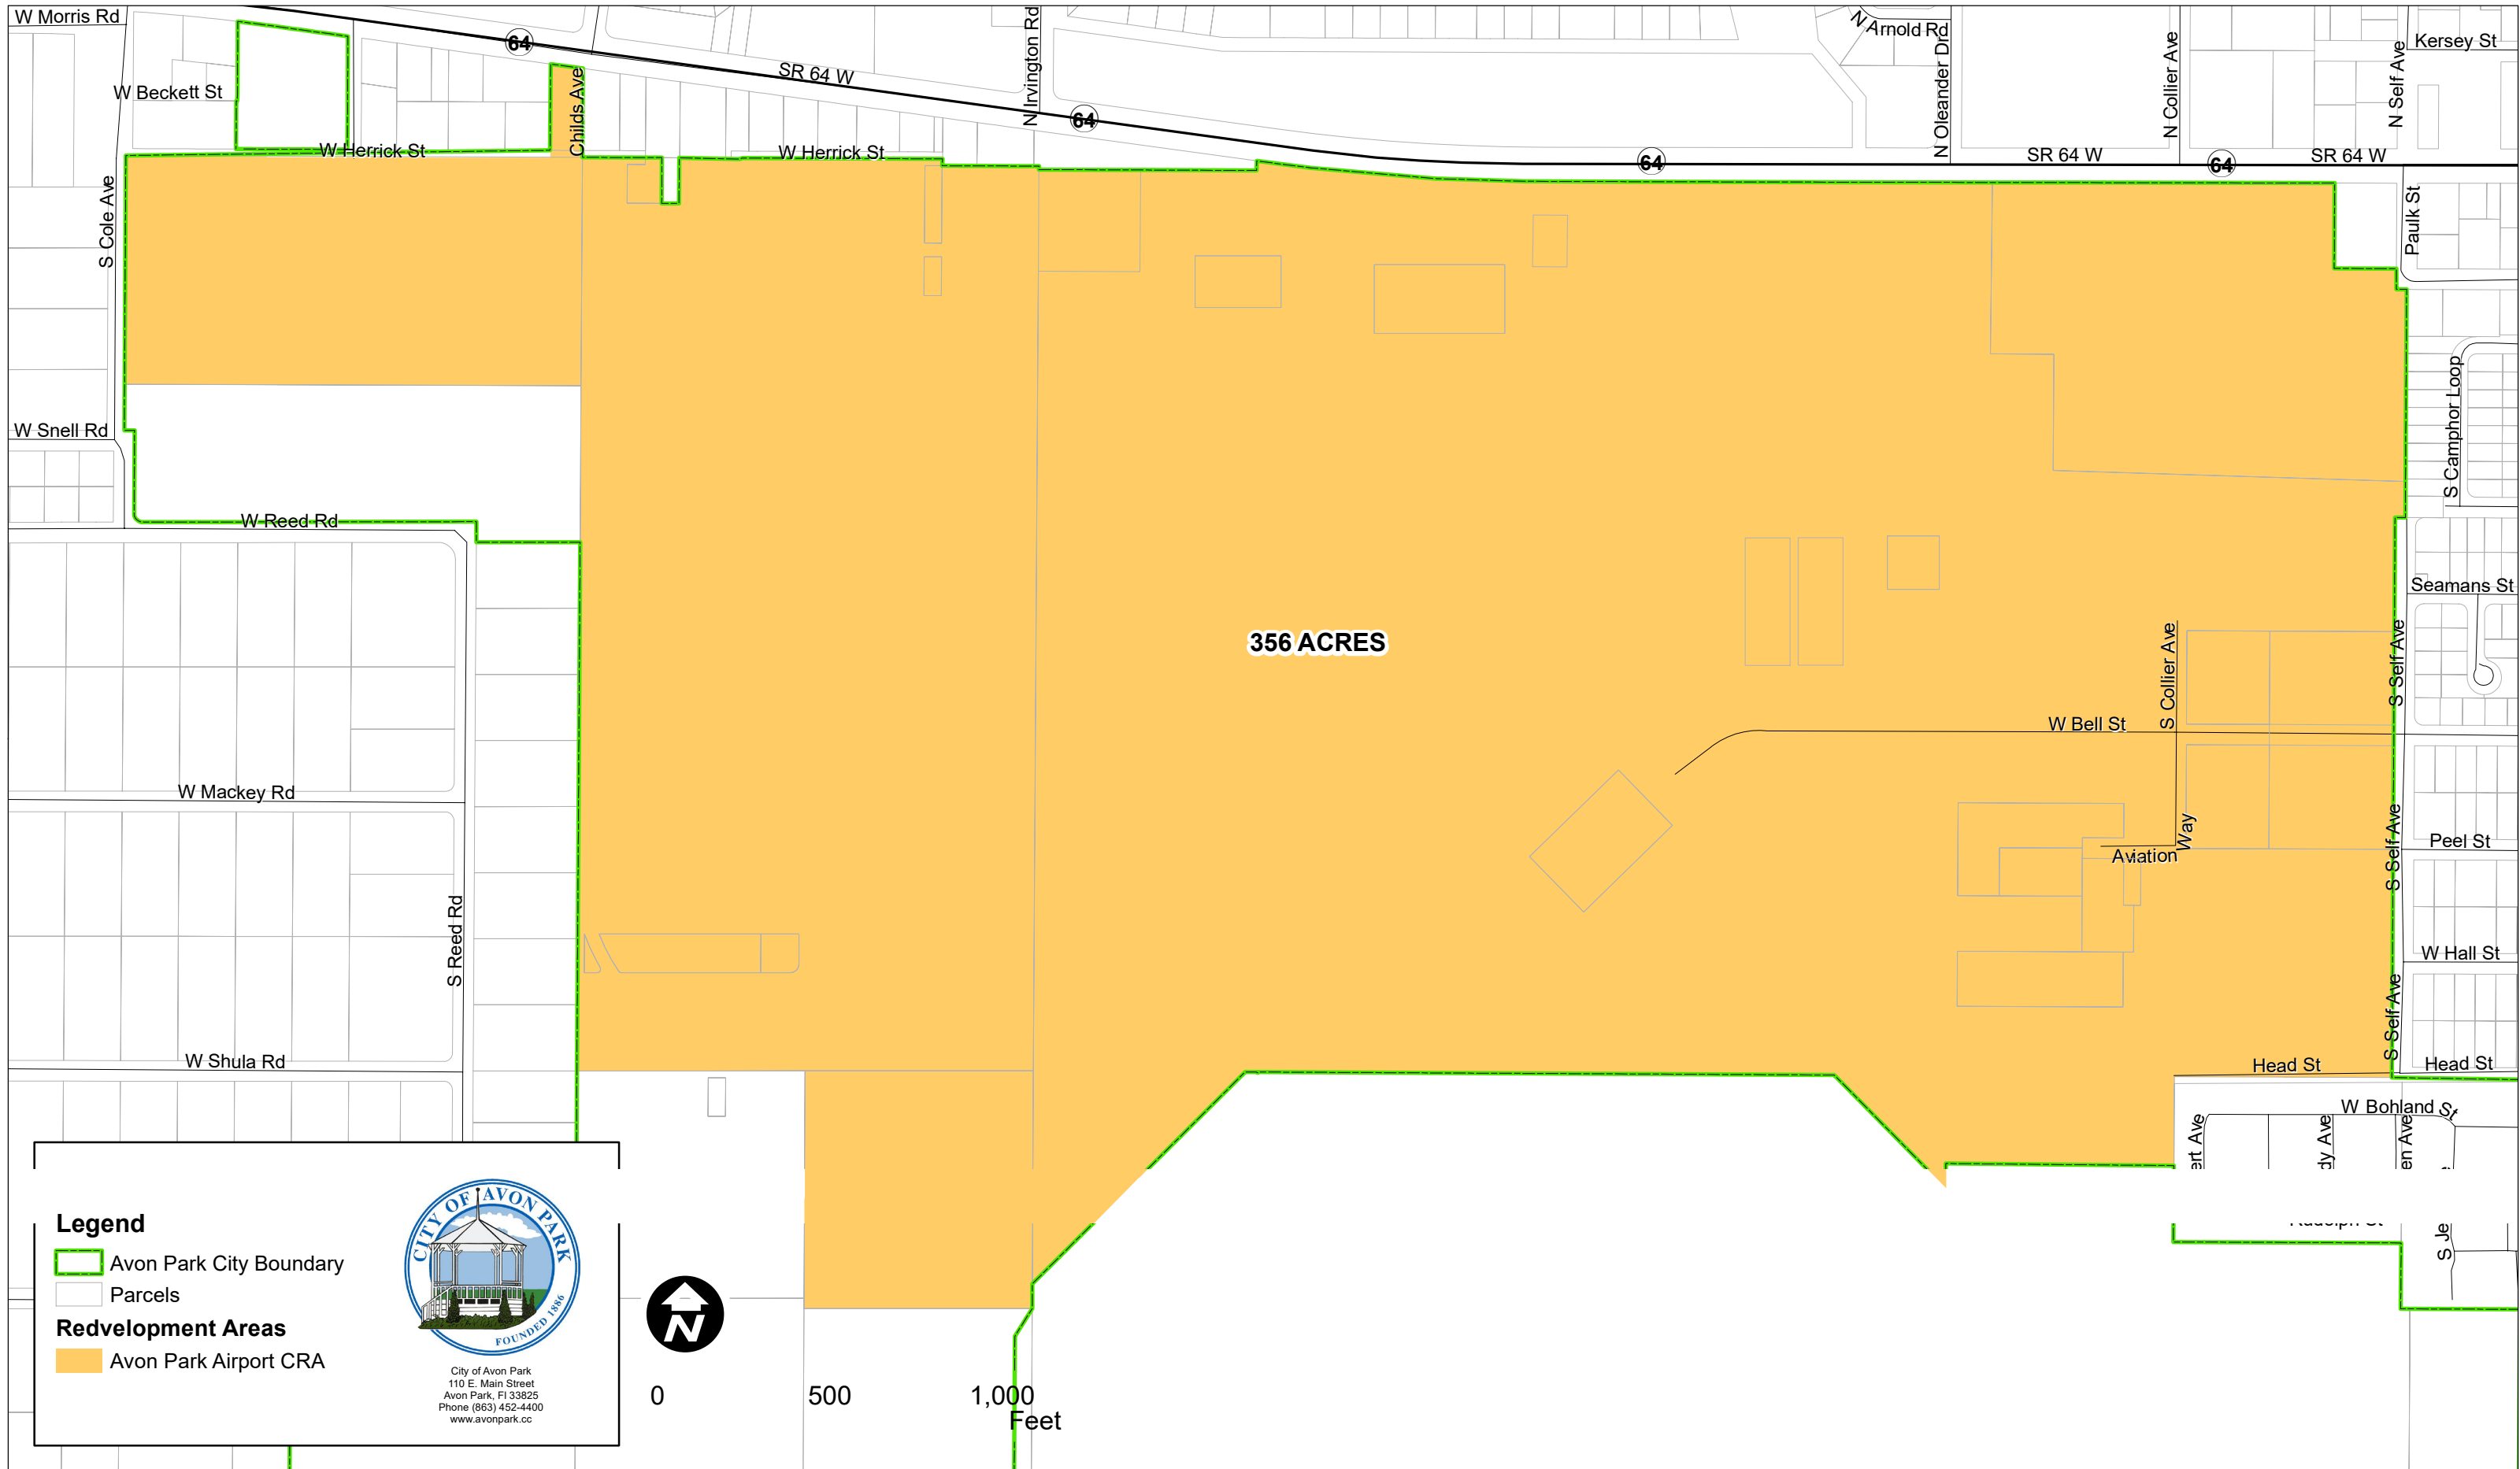

CITY OF AVON PARK - COMMUNITY REDEVELOPMENT AGENCY AVON PARK AIRPORT REDEVELOPMENT AREA BOUNDARY MAP

Legend

- Avon Park City Boundary
- Parcels
- Redevelopment Areas**
- Avon Park Airport CRA

City of Avon Park
110 E. Main Street
Avon Park, FL 33825
Phone (863) 452-4400
www.avonpark.cc

0 500 1,000
Feet